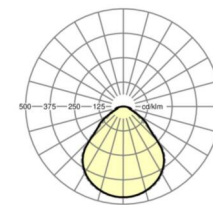

CHARACTERISTICS

Order number	65713014170
EAN number	4020863478231
Commodity code	94051190
Certification mark	IP 20, Protection class I, VDU 65°<3000, ENEC10 VDE, F, Indoor, CE
Impact resistance (IK rating)	IK03
Ambient temperatur	ta 25°C
Warranty period	5 years
State funding programs	BEG - Federal funding for efficient buildings (valid only for Germany)

ELECTRICAL ENGINEERING

Controller	Electronic multi-lumen driver, 4-steps (1 pcs.)
System output	25W-14W
Mains voltage	230V/50Hz
Circuit breakers (inrush current)	22 pieces/B10, 34 pieces/B16, 33 pieces/C10, 54 pieces/C16
Energy efficiency class/light source	C

LIGHTING TECHNOLOGY

Placement	LED, Colour rendering/Light colour CRI ≥ 80 / 3000K
Colour tolerance (MacAdam)	3SDCM
Photobiological safety (Luminaire)	RGO
Nominal luminous flux/switching steps (EDM)	3200lm/25W, 2800lm/21W, 2400lm/18W, 1900lm/14W
LED service life	100000h L80/B10 (Tq 25°C), 50000h L90/B50 (Tq 25°C)
Luminaire luminous efficiency	139lm/W-128lm/W
UGR lat./long.	18.4 / 18.7 (25W)

MECHANICS

Housing colour	traffic white RAL 9016
Dimensions (LxWxH/DxH)	1248mm x 239mm x 62mm
Weight (net)	5kg
Cable entry KE (X/Y)	0mm/0mm
Type of installation	Ceiling-mounted single installation, Ceiling-mounted trunking installation

DEEP-LINK

<https://www.regiolux.de/en/article/65713014170>