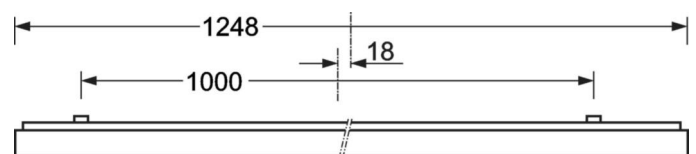

Surface-mounted luminaire - Micro-prismatic diffuser - direct distribution

Steel sheet enclosure, powder-coated rectangular cross-section, integrated Quicklock quick-mount bracket system with catch hook and safety rope for simple and quick mounting; Housing colour traffic white RAL 9016; Homogeneous direct light distribution for VDU-compatibility in accordance with DIN-EN 12464-1; glare reduction through microprism diffuser with special "multilayer" technology and optimised light deflecting foil; Easy installation of the connection, directly on the top of the luminaire with a terminal cover cap; the ETM levels can easily be adjusted from the upper side of the luminaire. Electrical connection via 3-pole connection terminal with plug-in contacts.. If required, an AVA-MH universal mounting aid is available as an accessory. Surface-mounted luminaire for ceiling installation;

## LIGHTING TECHNOLOGY

Placement	LED, Colour rendering/Light colour CRI ≥ 80 / 3000K
Colour tolerance (MacAdam)	3SDCM
Photobiological safety (Luminaire)	RGO
Nominal luminous flux/switching steps (EDM)	3200lm/25W, 2800lm/21W, 2400lm/18W, 1900lm/14W
LED service life	100000h L80/B10 (Tq 25°C), 50000h L90/B50 (Tq 25°C)
Luminaire luminous efficiency	139lm/W-128lm/W
UGR lat./long.	18.4 / 18.7 (25W)

## MECHANICS

Housing colour	traffic white RAL 9016
Dimensions (LxWxH/DxH)	1248mm x 239mm x 62mm
Weight (net)	5kg
Cable entry KE (X/Y)	0mm/0mm
Type of installation	Ceiling-mounted single installation, Ceiling-mounted trunking installation

## Dimensions

L	1248 mm	Length
B	239 mm	Width
H	62 mm	Height
A1	1000 mm	Mounting distance single mounting
A3	248 mm	Mounting distance between luminaires in a light run arrangement
A4	125 mm	Mounting distance (width)
X	0 mm	Distance cable infeed to the center of the luminaire on the X-axis
Y	0 mm	Distance cable infeed to the center of the luminaire on the Y-axis