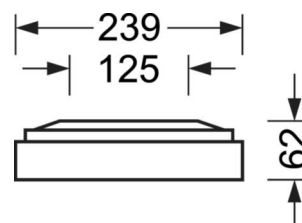

## LIGHTING TECHNOLOGY

Placement	LED, Colour rendering/Light colour CRI ≥ 80 / 3000K
Colour tolerance (MacAdam)	3SDCM
Photobiological safety (Luminaire)	RGO
Nominal luminous flux/switching steps (EDM)	3200lm/25W, 2800lm/21W, 2400lm/18W, 1900lm/14W
LED service life	100000h L80/B10 (Tq 25°C), 50000h L90/B50 (Tq 25°C)
Luminaire luminous efficiency	139lm/W-128lm/W
UGR lat./long.	18.4 / 18.7 (25W)

## MECHANICS

Housing colour	traffic white RAL 9016
Dimensions (LxWxH/DxH)	1248mm x 239mm x 62mm
Weight (net)	5kg
Cable entry KE (X/Y)	0mm/0mm
Type of installation	Ceiling-mounted single installation, Ceiling-mounted trunking installation

## Dimensions

L	1248 mm	Length
B	239 mm	Width
H	62 mm	Height
A1	1000 mm	Mounting distance single mounting
A3	248 mm	Mounting distance between luminaires in a light run arrangement
A4	125 mm	Mounting distance (width)
X	0 mm	Distance cable infeed to the center of the luminaire on the X-axis
Y	0 mm	Distance cable infeed to the center of the luminaire on the Y-axis